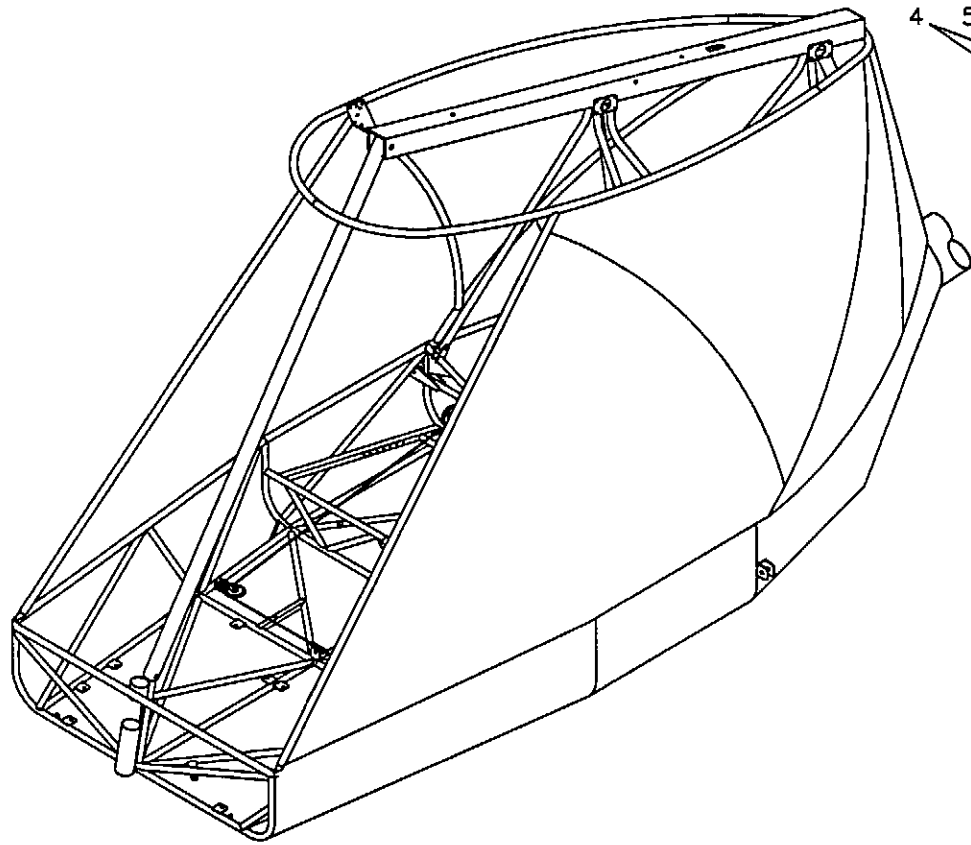

GE: 02-35
REV:

SECTION:
FUSELAGE ENCLOSURE
DETAIL:
**FLOW FENCE INSTALLATION
- 582 FULL ENCLOSURE**

ANUAL DRAWING #: MD2511
DATE: 7/12/96

RANS
S-12 AIRAILE

Made in the
USA