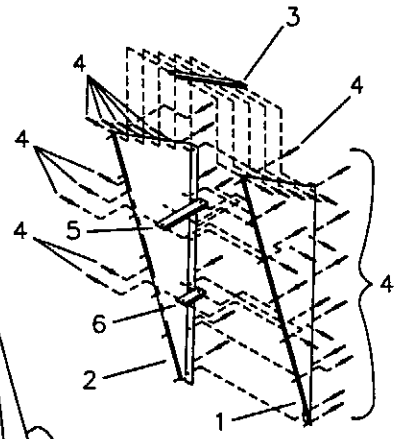

GE: 02-35
REV:

SECTION:
FUSELAGE ENCLOSURE
DETAIL:
**FLOW FENCE INSTALLATION
- 582 FULL ENCLOSURE**

ANUAL DRAWING #: MD2511
DATE: 7/12/96

RANS
S-12 AIRAILE

Made in the
USA