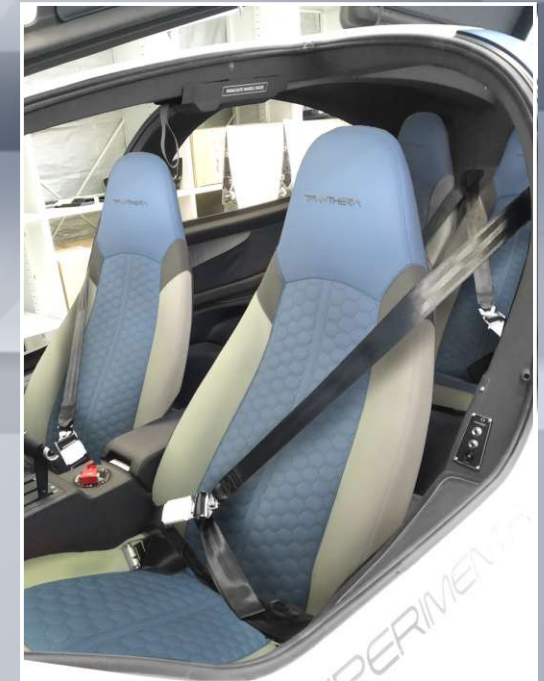

PANTERA INTERIOR – COLOUR COMBINATIONS

#1 Classic

#2 Avant-garde

3# Grey'n'orange

Panthera

ALPHA Trainer
ALPHA Electro

Virus SW

Sinus

TAURUS Electro
TAURUS M

#4 Lava

#5 Black panther

#6 Morning sky